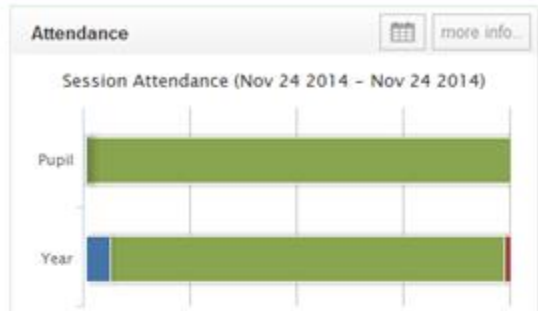

- Site Actions ▾
- Browse
- Page
- SIMS Learning Gateway
- My Account Page
- School Details Page
- My Children Dashboard
- Libraries
- Site Pages
- Shared Documents
- Lists
- Calendar
- Tasks
- Discussions
- Team Discussion
- All Site Content

Student Details

[more info...](#)

Preferred Name Pupil Name

Year Group 07

Reg Group H6V

House HOUSE

[Pupil's Timetable](#)

Use this link to change password